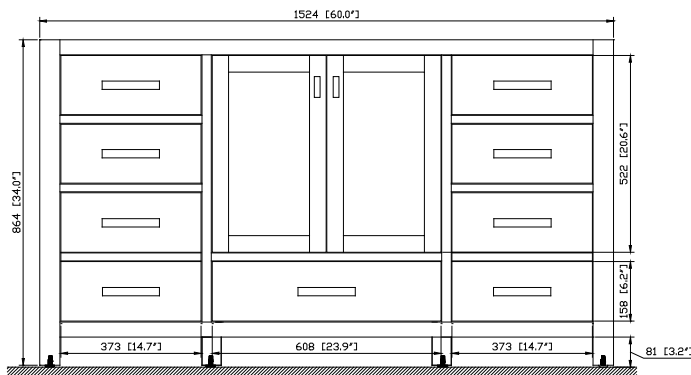

Avanity

MODERO-V60-CG-A
 MODERO-V60-ES-A
 MODERO-V60-WT-A

Features

- Solid poplar wood frame, Birch veneer plywood
- 2 soft-close doors
- 7 soft-close drawers
- Brushed nickel finished hardware
- Vanity accomodates dual undermount sinks
- Adjustable height levelers

Colors / Finishes

- Chilled Gray
- Espresso
- White

Nominal Dimension

- 60W x 21D x 34H inches

Components

Mirror	MODERO-CG	MODERO-ES	MODERO-WT
Vanity Top	SUT61BK-1	SUT61CW-1	SUT61GB-1
	SUT61BK-1R	SUT61CW-1R	SUT61GB-1R
Sink	CUM18WT	CUM18LN	CUM20WT-R
Linen Tower	MODERO-LT24-CG	MODERO-LT24-ES	MODERO-LT24-WT

Product Diagrams

Front

Back

Side

Top