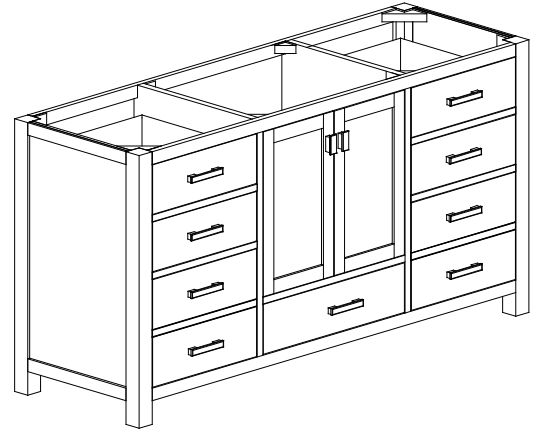

Avanity

MODERO-V60-CG-A
 MODERO-V60-ES-A
 MODERO-V60-WT-A

Features

- Solid poplar wood frame, Birch veneer plywood
- 2 soft-close doors
- 7 soft-close drawers
- Brushed nickel finished hardware
- Vanity accomodates dual undermount sinks
- Adjustable height levelers

Colors / Finishes

- Chilled Gray
- Espresso
- White

Nominal Dimension

- 60W x 21D x 34H inches

Components

Mirror	MODERO-CG	MODERO-ES	MODERO-WT
Vanity Top	SUT61BK-1	SUT61CW-1	SUT61GB-1
	SUT61BK-1R	SUT61CW-1R	SUT61GB-1R
Sink	CUM18WT	CUM18LN	CUM20WT-R
Linen Tower	MODERO-LT24-CG	MODERO-LT24-ES	MODERO-LT24-WT

Product Diagrams

Front

Back

Side

Top